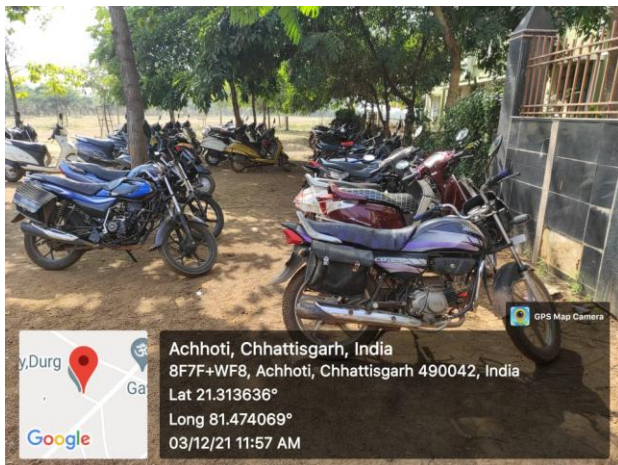

SANDIPANI ACADEMY

Affiliated to Hemchand Yadav Vishwavidyalaya & Recognised by NCTE

5.1.2

AVAILABLE STUDENT SUPPORT FACILITIES IN THE INSTITUTION

Achhoti (Murmunda), Kumhari-Ahiwara Road, Durg(C.G.)

Available student support and facilities

1. Vehicle Parking

2. Common rooms separately for boys and girls

3.Recreational Facility

Sports Ground & Room

Music Room

Multipurpose Hall

Seminar Hall

Achhoti, Chhattisgarh, India
8F7F+WF8, Achhoti, Chhattisgarh 490042, India
Lat 21.313523°
Long 81.473859°
08/01/22 03:49 PM